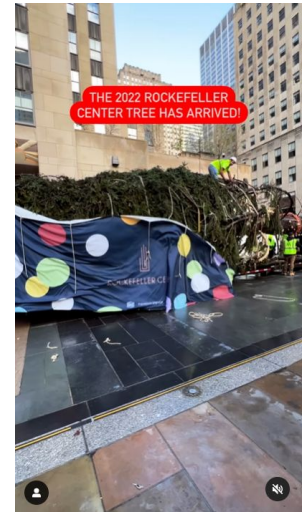

Despite light rain on Saturday, approximately 100 people watched the 82-foot Norway spruce be hoisted into place in Rockefeller Plaza Saturday afternoon.

2022 Rockefeller Center Christmas Tree arrives from upstate New York

The Rockefeller Center Christmas Tree has arrived in Midtown, marking the start of the holiday season in New York City. Donated by a family in Glens Falls, New York, the 82-foot-tall Norway Spruce tree is 50 feet wide and weighs about 14 tons. After its

2022 Rockefeller Center Christmas Tree Arrives, With No Owls In Sight

MIDTOWN MANHATTAN, NY — One of New York City's oldest and oddest holiday traditions resumed over the weekend, as a

Social Media Highlights

* SECRET NYC

Influencer Highlights

21 posts from 4 influencers had a total of 40.3M views.

Tree Lighting

The world-famous tree was lit on November 30, surrounded by enthusiastic spectators and broadcast nationally on NBC. For the first time, select influencers were invited to attend and create content at the Tree Lighting.